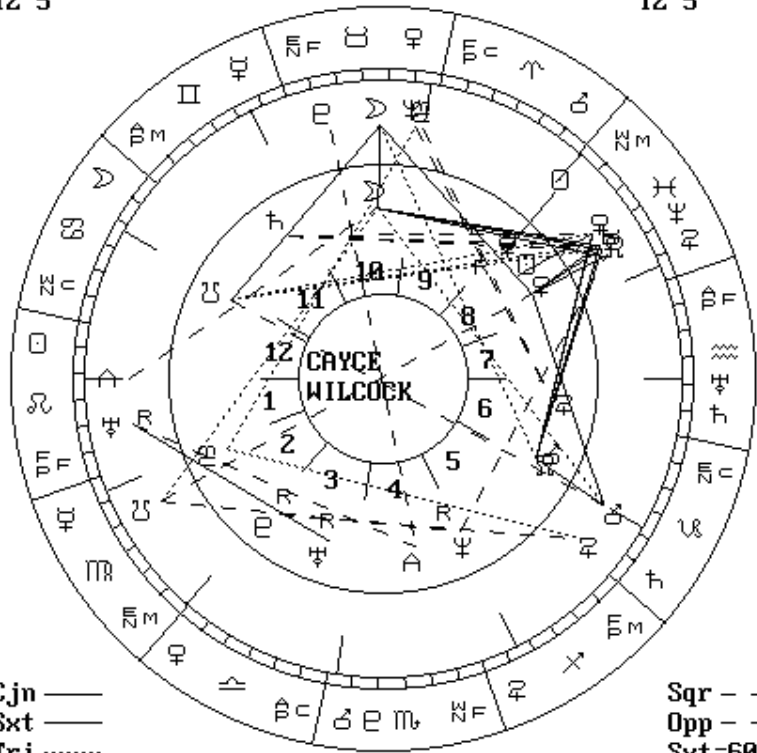

Combined Chart and Aspects

Edgar Cayce's Chart and David Wilcock's Chart Overlaid/Compared

Edgar Cayce is the outer chart and David Wilcock is the inner chart:

SUN 28PIS22 LA 36.52
MOO 11TAU46 LO 87.29
MER 11PIS40 TZ 5
VEN 15PIS41
MAR 11CAP11
JUP 02CAP03
SAT 12PIS49
03.18.1877
F - 2
E - 6
A - 0
W - 4
P - 2
N - 10
C - 2
F - 6
M - 4
BT 3.03 PM
URA 21LEO15
NEP 03TAU40
PLU 22TAU56
ASC 10LEO58
MID 01TAU55
MNN 09PIS54
MSN 09VIR54

LA 42.48 SUN 18PIS28
LO 73.54 MOO 12TAU40
TZ 5 MER 27PIS01
VEN 10PIS29
MAR 17CAP28
JUP 02AQU50
SAT 14GEM09
03.08.1973
F - 1
E - 3
A - 4
W - 4
P - 5
N - 7
C - 3
F - 3
M - 6
BT 11.16 PM
URA 22LIB20
NEP 07SAG26
PLU 03LIB28
ASC 21SCO33
MID 04VIR58
MNN 13CAP41
MSN 13CAN41

Cjn ———
Sxt ———
Tri ······

Sqr — —
Opp — —
Sxt=60
Tri=120

(mm. dd. yyyy)

--()--