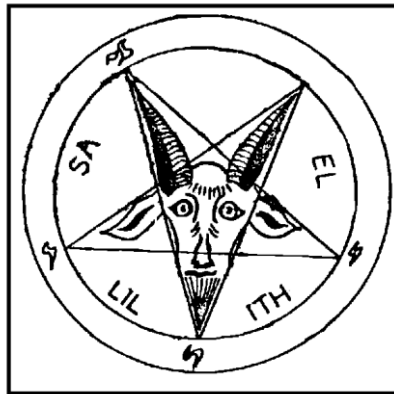

The Symbol of Baphomet

by

Campbell M Gold

(1994)

(South Africa)

CMG Archives

<http://campbellmgold.com>

--()--

The Symbol of Baphomet is one of the most important and powerful symbols of Satanism.

**EMBLEM OF
BAPHOMET**

Note that the Pentagram is inverted, and represents the head of a goat (Satan). Note also the drawing of the goat's head within the Pentagram. The symbols around the periphery of the head vary from coven to coven. This symbol is found in Satanist's books, writings, clothing, jewellery, etc. This symbol is very powerful, and is considered a demonic deity symbol of the Devil himself.

This symbol is usually present at Satanic meetings and rituals.

From the foregoing, the question is asked: 'What can we do?'

The key to Satan's defeat is education. Satan must have followers to carry out his plan for world domination. If individuals know Satan's signs, they will be able to detect the evil one's approach and refuse to join with his followers. This in turn will cause Satan's recruitment campaign to fail, and Satanism will wither and fade from within our midst because of a lack of new blood. Therefore, with this intelligence, be educated, be warned, be armed, and above all... be careful.