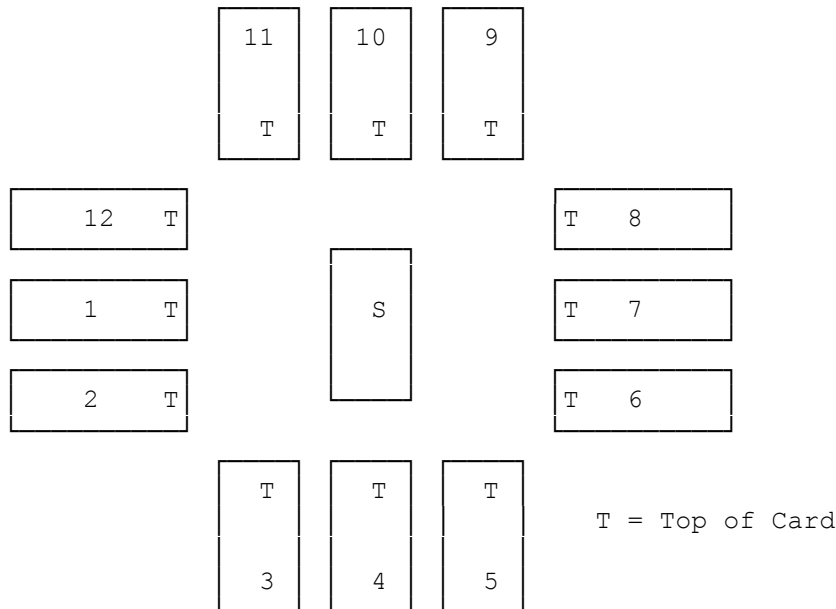

--()--

The Horoscope Spread

This spread is used to give a reading based on the twelve spheres of life associated with the twelve houses of the astrological horoscope.

Hidden Significant - A significant card may be chosen, representing the client, and added to the cards prior to shuffling. Following shuffling, the cards are laid out in the relevant positions. Note if the chosen significant card appears within the visualisation. If it does, the surrounding cards will focus on the specific elements that are relevant to the client's enquiry, situation, possibilities, and influences.