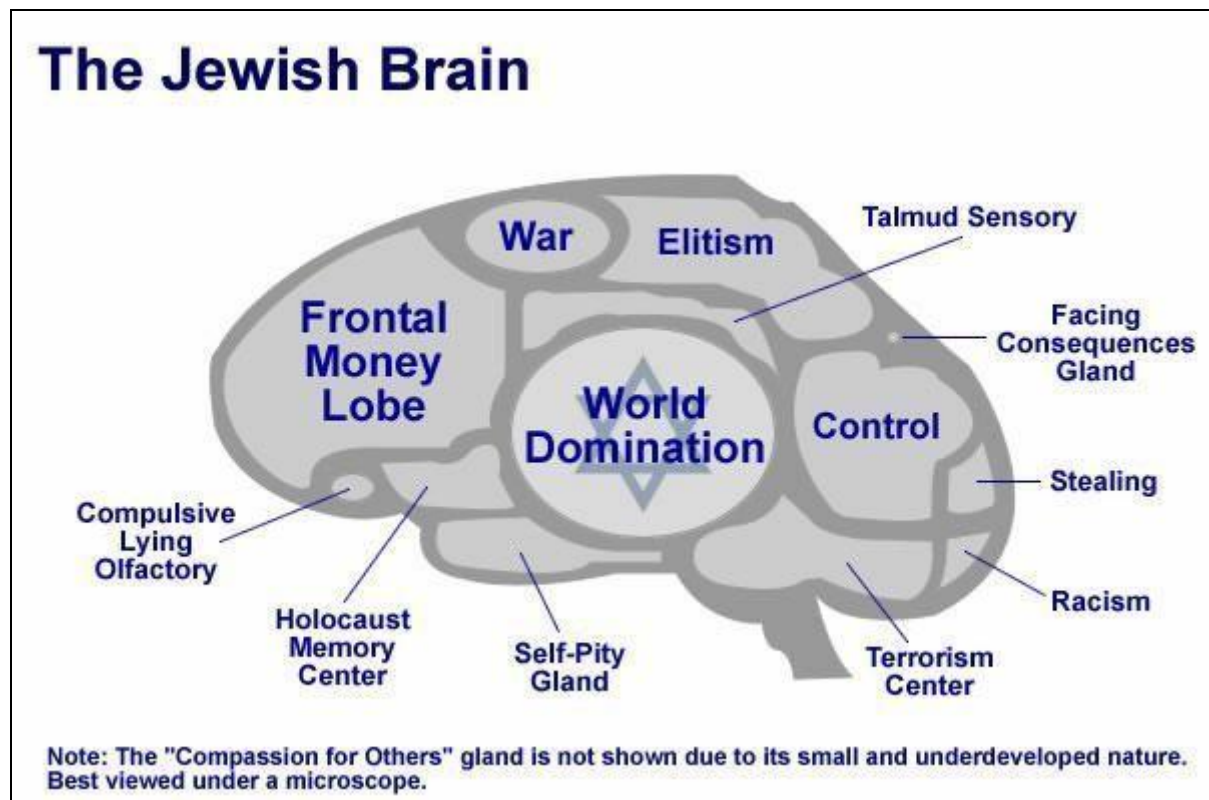

THE NEO-NAZI VIEW

OF

THE JEWISH BRAIN

by

Unknown

Date

(Unknown)

(This material is presented as received by the Editor)

(2011)

CMG Archives
<http://campbellmgold>

--()--

Introduction

The following offensive diagram was produced by an unidentified neo-Nazi group.

The date and person responsible for the diagram is unknown: